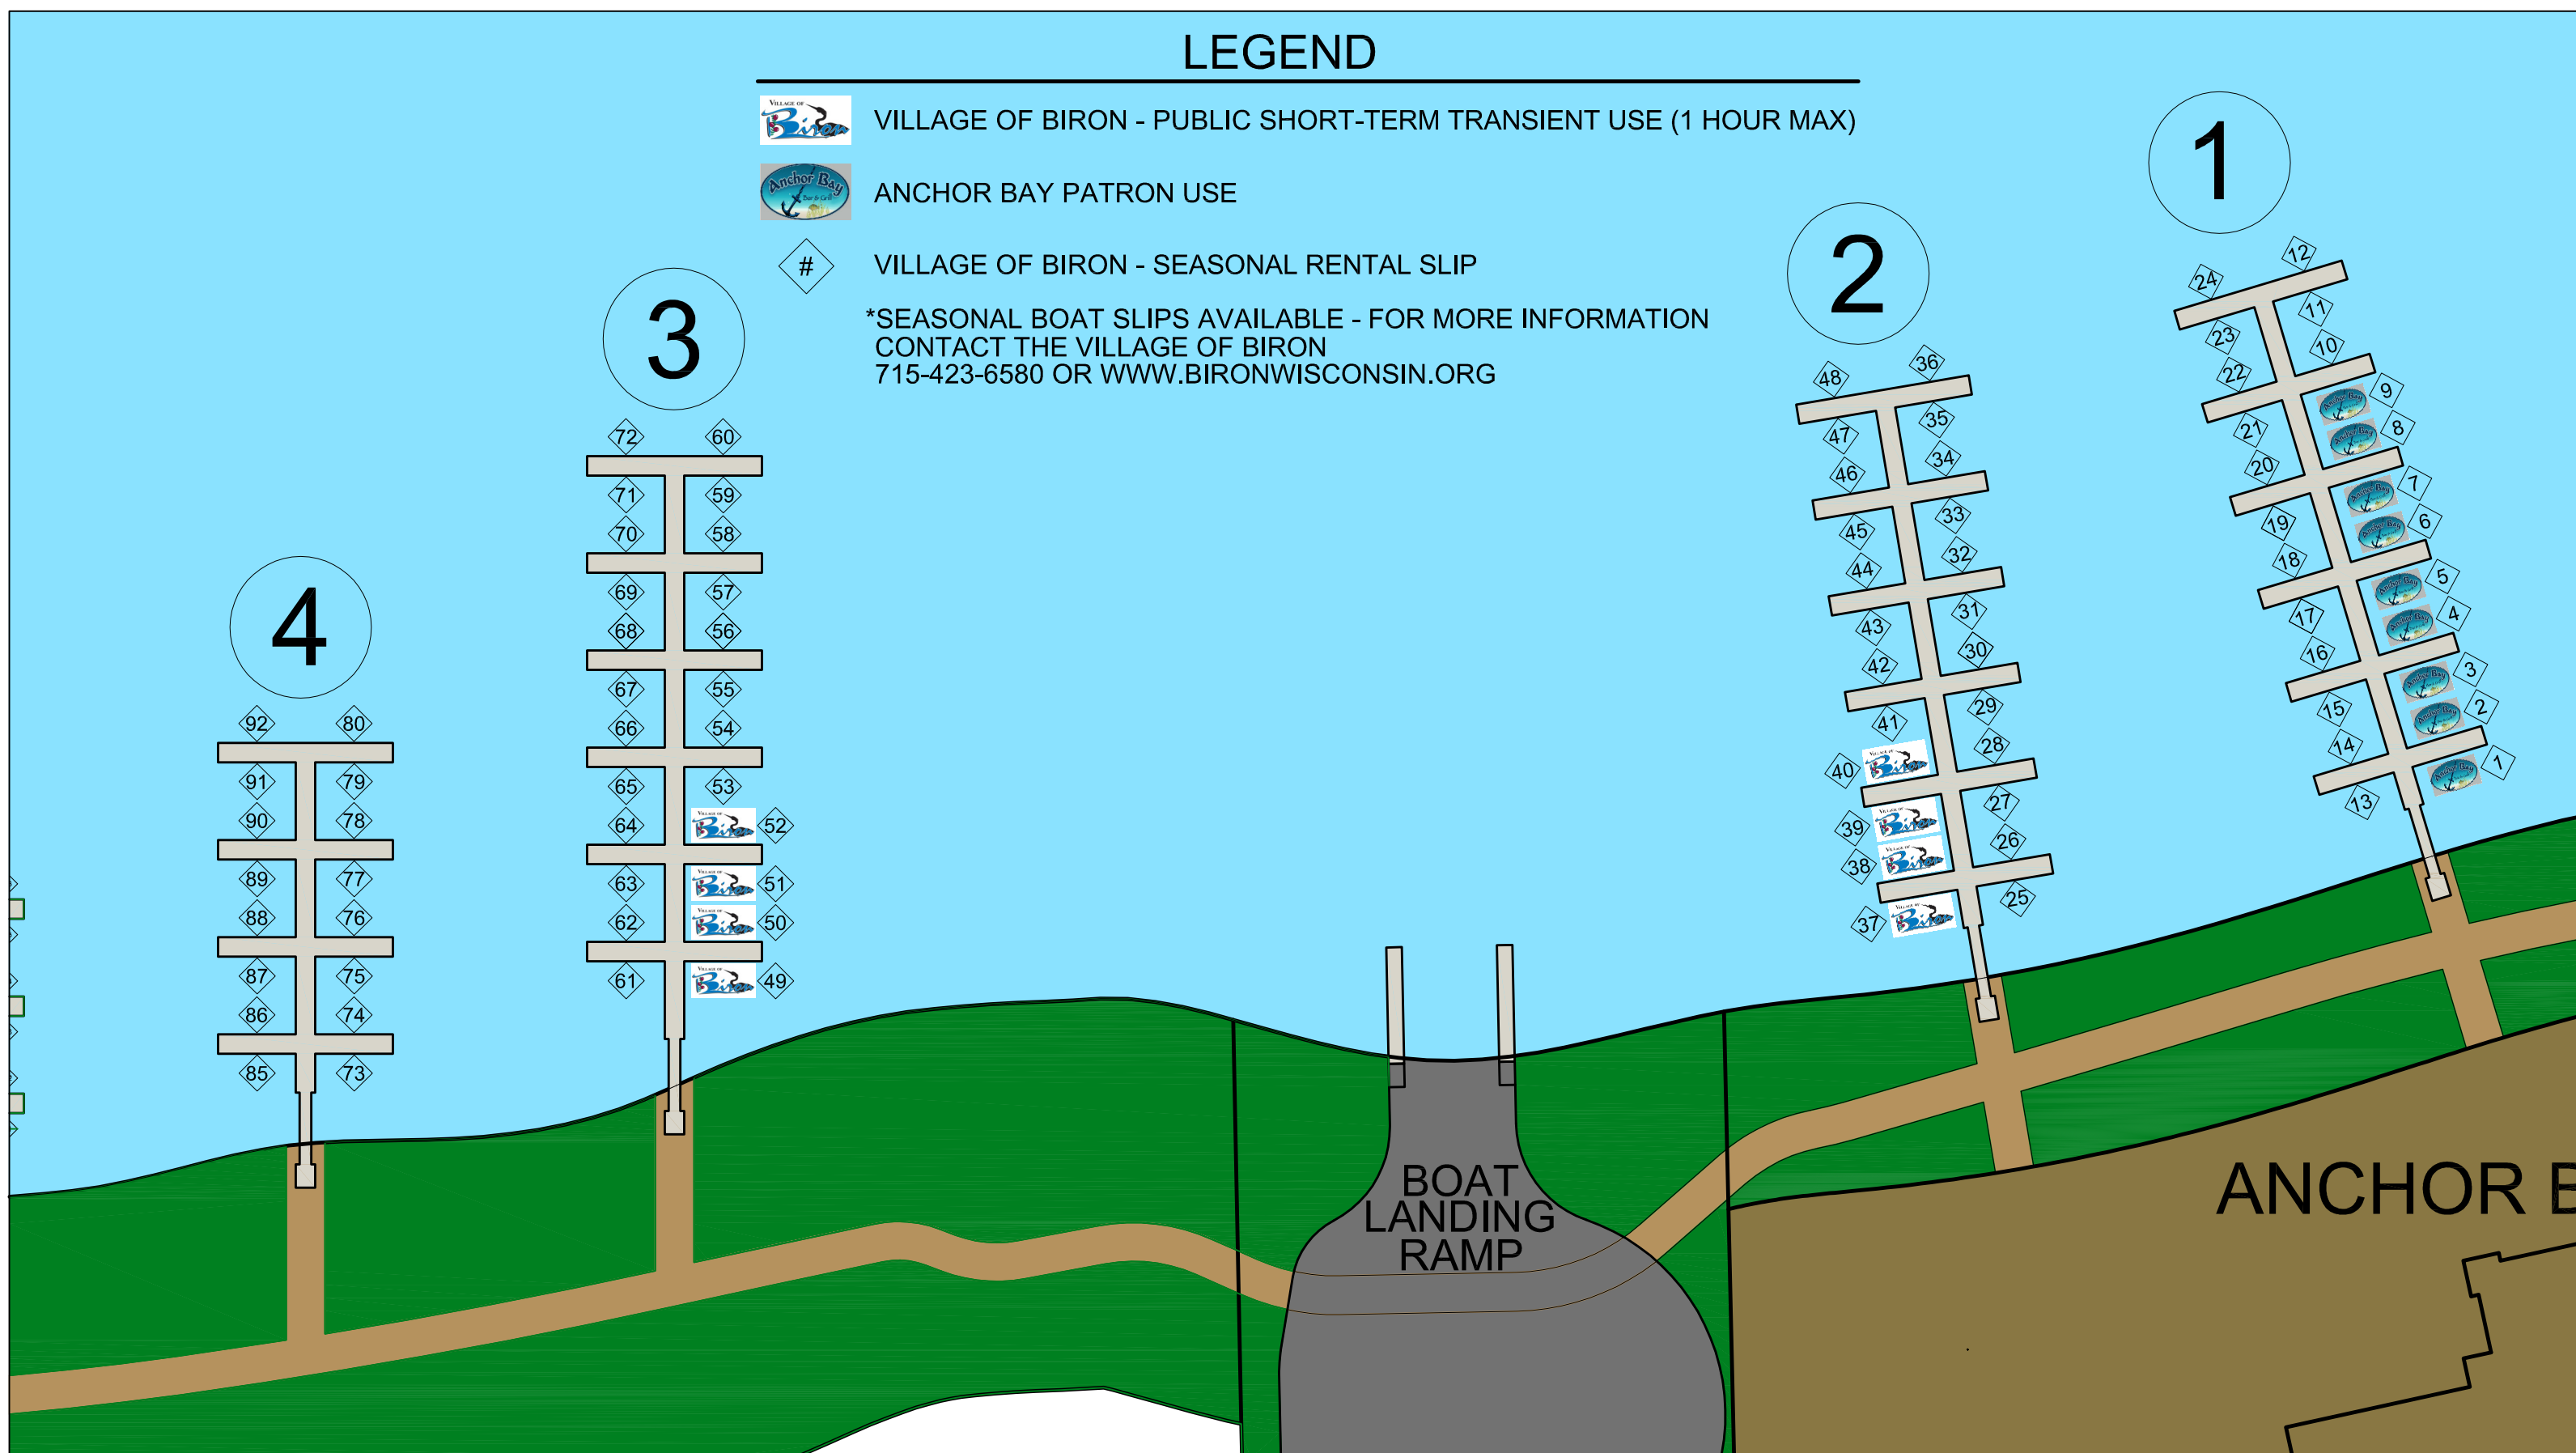

LEGEND

VILLAGE OF BIRON - PUBLIC SHORT-TERM TRANSIENT USE (1 HOUR MAX)

ANCHOR BAY PATRON USE

VILLAGE OF BIRON - SEASONAL RENTAL SLIP

*SEASONAL BOAT SLIPS AVAILABLE - FOR MORE INFORMATION CONTACT THE VILLAGE OF BIRON 715-423-6580 OR WWW.BIRONWISCONSIN.ORG

VILLAGE OF BIRON BOAT SLIP ASSIGNMENT PLAN

BIRON, WISCONSIN